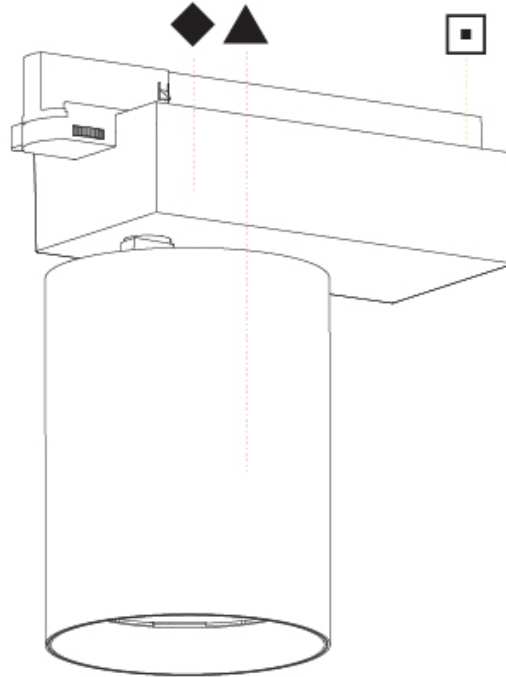

CENTRIQ 125 TRACK

A3T027-

PROJECT

TYPE

SPECIFIER

QUANTITY

DATE

A